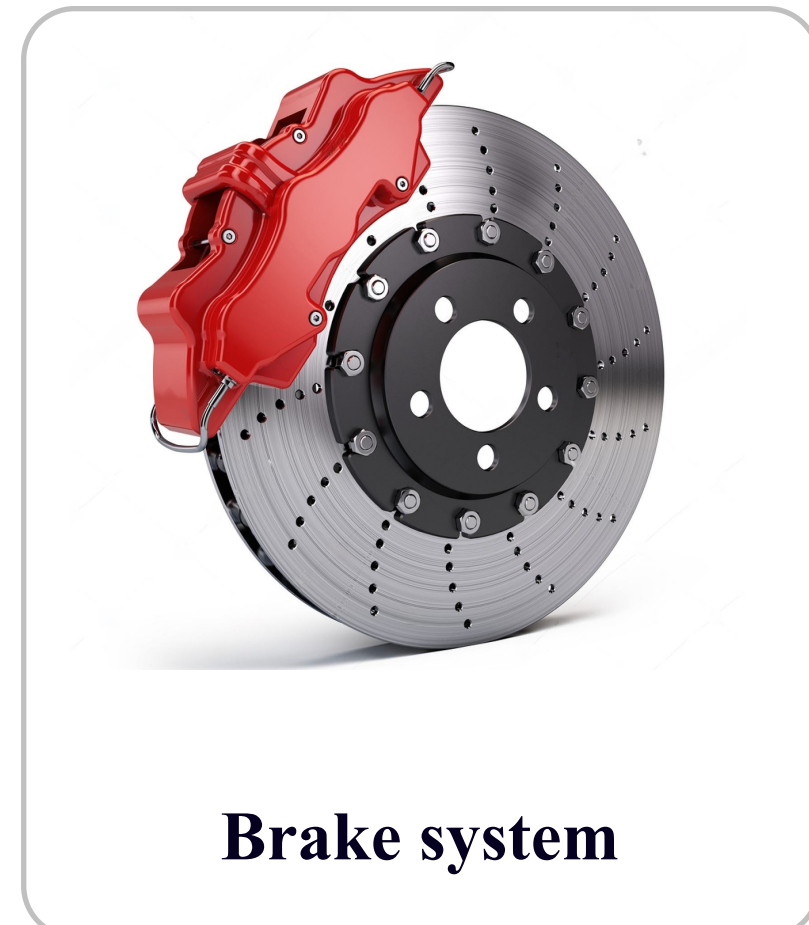

DISCOVER THE DIVERSITY OF OUR SELECTION

OVER 10,000 SOLUTIONS AT YOUR FINGERTIPS WITH WESER PARTS.

Precision and Quality

When it comes to finding high-quality parts, our extensive selection stands out. With over 10,000 options available, Weser Parts is here to meet your needs for cars and trucks.

At Weser Parts, we focus on quality and precision. Each product undergoes double checking through a barcode system, ensuring accurate and reliable deliveries every time.

OUR PRODUCTS

[Learn More >](#)

Our high quality and price competitive housbrand Weser Parts „Germany“ offers: