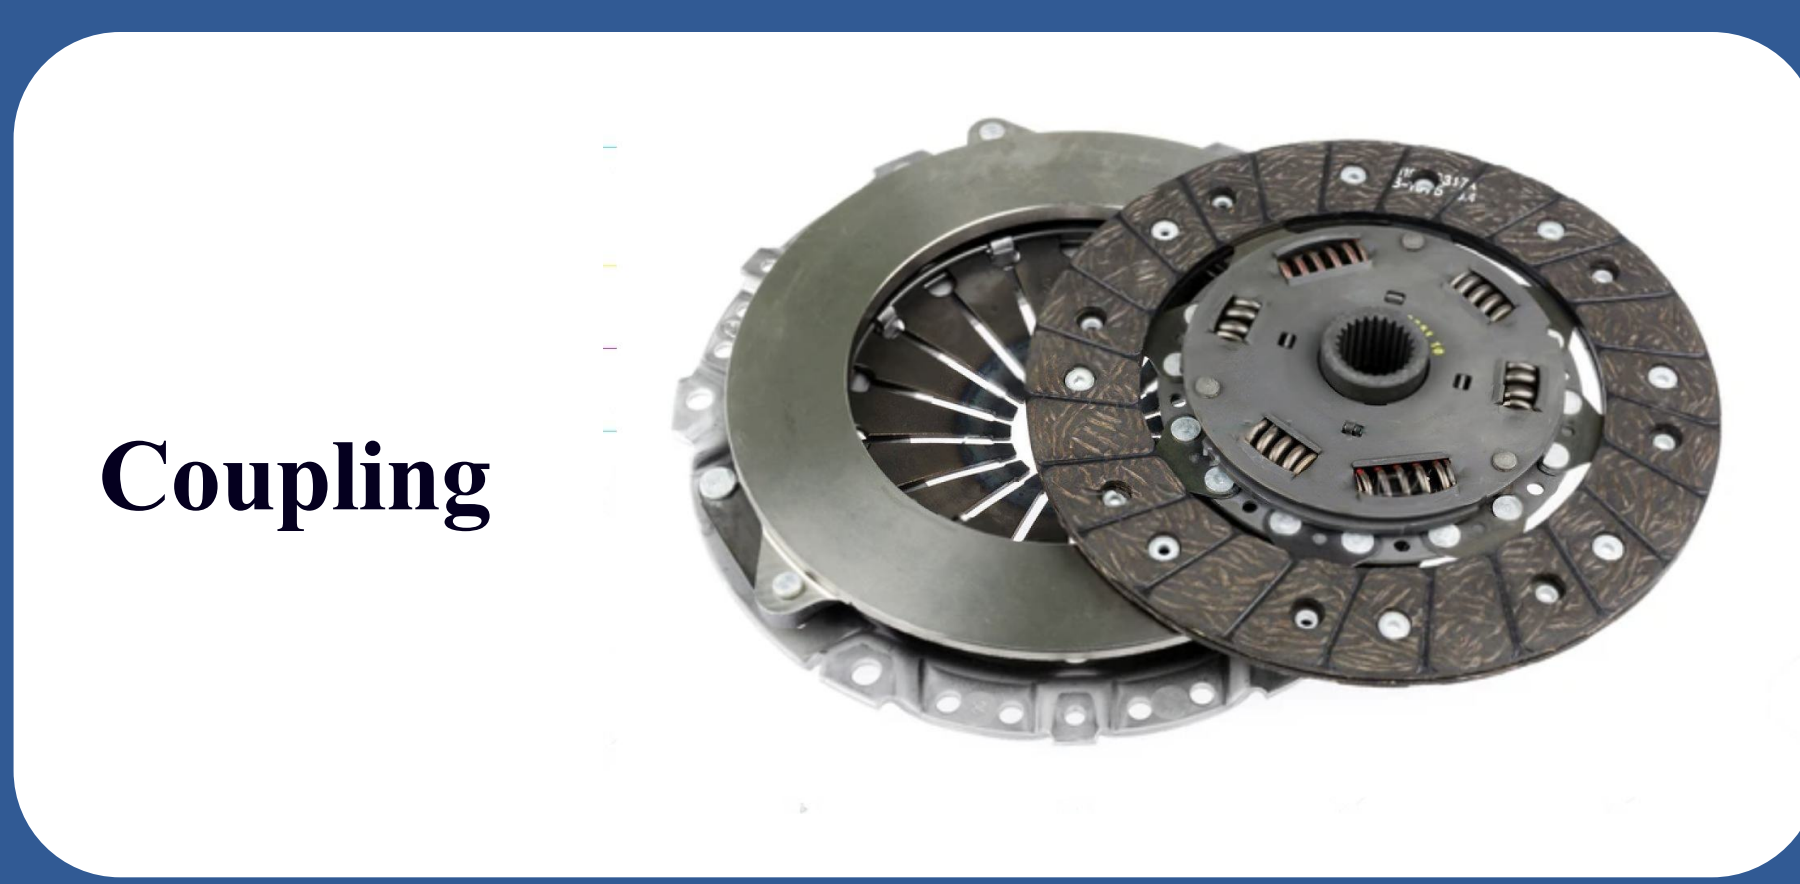

DISCOVER THE DIVERSITY OF OUR SELECTION

OVER 10,000 SOLUTIONS AT YOUR FINGERTIPS WITH WESER PARTS.

Precision and Quality

When it comes to finding high-quality parts, our extensive selection stands out. With over 10,000 options available, Weser Parts is here to meet your needs for cars and trucks.

At Weser Parts, we focus on quality and precision. Each product undergoes double checking through a barcode system, ensuring accurate and reliable deliveries every time.

OUR PRODUCTS

[Learn More >](#)

Our high quality and price competitive housbrand Weser Parts „Germany“ offers: